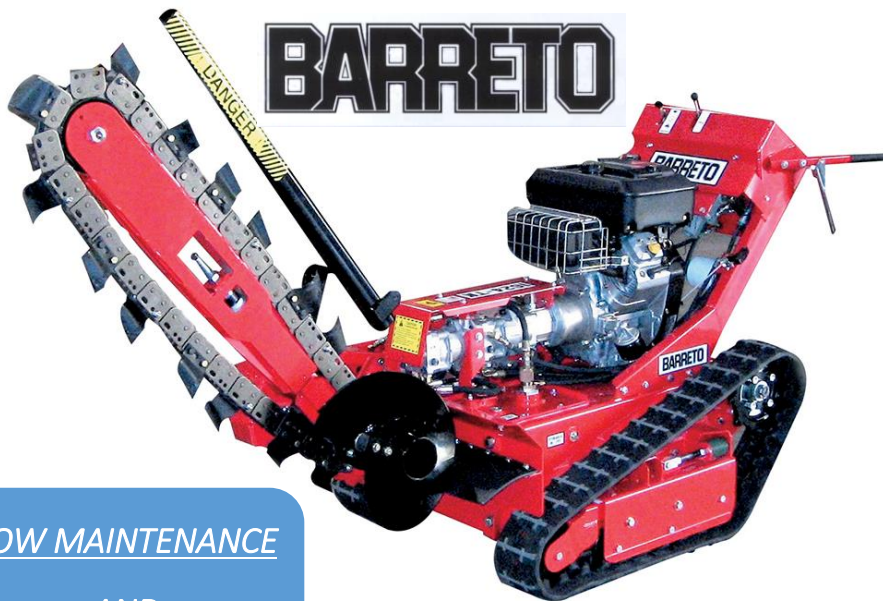

The Hire Supply Company (UK) Ltd

BAR2036TKH-4MS – BARRETO 20HP (HONDA GX630) TRACKED TRENCHER

The Barreto 20HP Tracked Trencher, brought to you by The Hire Supply Company is the smallest dedicated tracked trencher on the market. Ideal for softer ground conditions the new tracked trencher has a larger ground contact area than conventional tyres. This gives lower ground pressure and greater traction. As well as being steerable so you can easily dig those corners and bends without having to reposition the machine.

It features unique fine-tuning control adjustment that uses rod linkage instead of cables. The new Adjustable Trenching Control (ATC) can be positioned to modify the trenching speed of the tracks individually while on the go. By utilizing the individual track controls, the operator has the ability to keep their trench straight when working on uneven terrain.

BARRETO

*LOW MAINTENANCE
AND
HARD WORKING!*

KEY FEATURES

- Engine: Honda 20hp GX630
- Comes With Stand
- Length:233cm
- Width:83cm
- Forward Speed:190ft/min
- Reverse Speed:90ft/min
- Trench Depth: 24"-30" – 36"
Different Depths Available
- Trench Width: 4", 6"
- Weight:767kgs